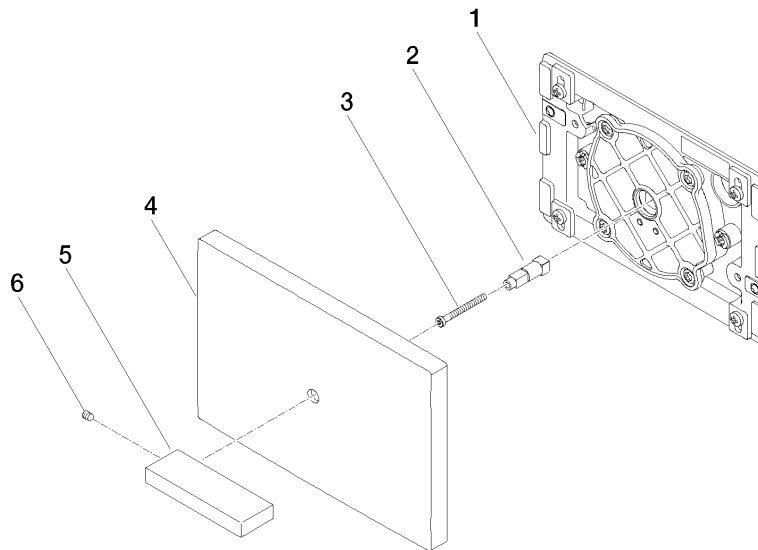

Cover plate for the concealed WC cistern made by TeCe - Brushed Durabrass (23kt Gold)

IMO

12 660 979

Fits: IMO, LULU, MADISON, MEM, TARA, CL.1, LISSÉ, VAIA, META, CYO

- cover plate 150 x 240 x 15 mm
- flush handle with rotary operation and two-volume technology (full flush/partial flush)

Cover plate for the concealed WC cistern made by TeCe - Brushed Durabronz  
(23kt Gold)

IMO

12 660 979  
mm [inches]

12 660 979  
Parts for other  
finishes can be found  
here: Chrome